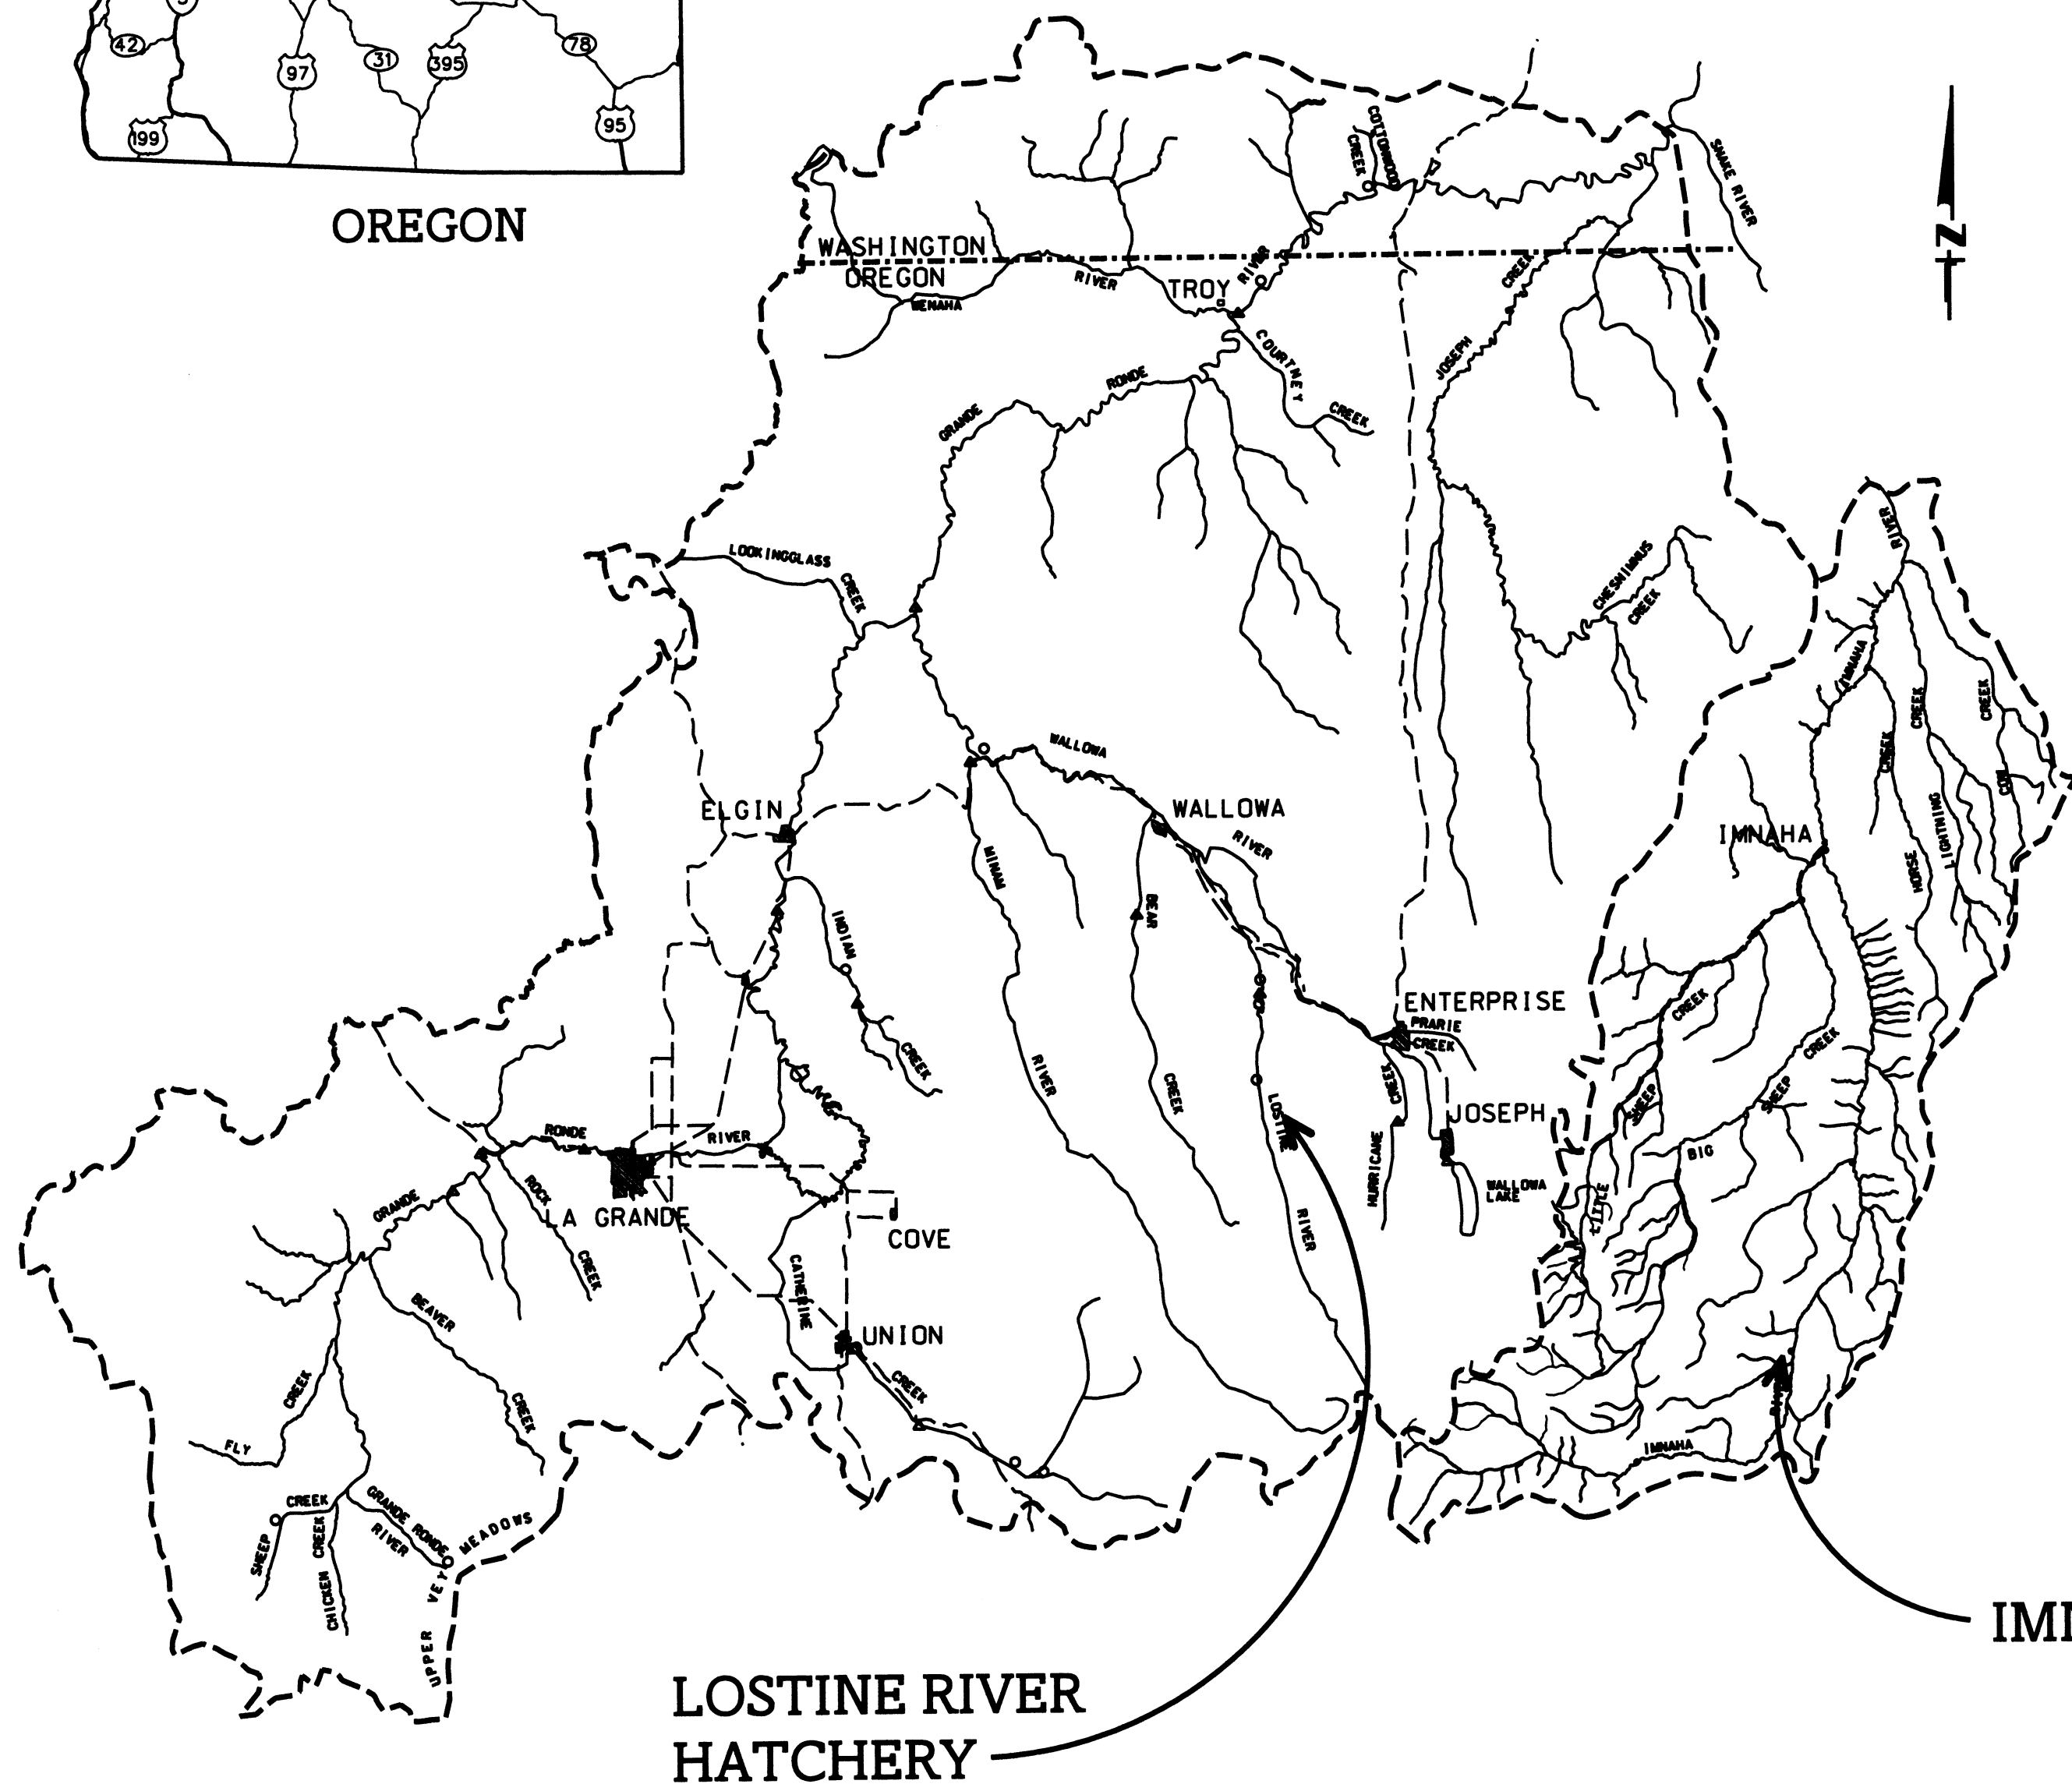

PROJECT
LOCATION

OREGON

NORTHEAST OREGON HATCHERY PROJECT

CONSTRUCTION DRAWINGS

APRIL 11, 2006

IMNAHA SATELLITE FACILITY

LOSTINE RIVER
HATCHERY

IN COOPERATION WITH:

CONFEDERATED TRIBES OF THE UMATILLA INDIAN RESERVATION
OREGON DEPARTMENT OF FISH AND WILDLIFE
US FISH AND WILDLIFE SERVICE
NOAA FISHERIES